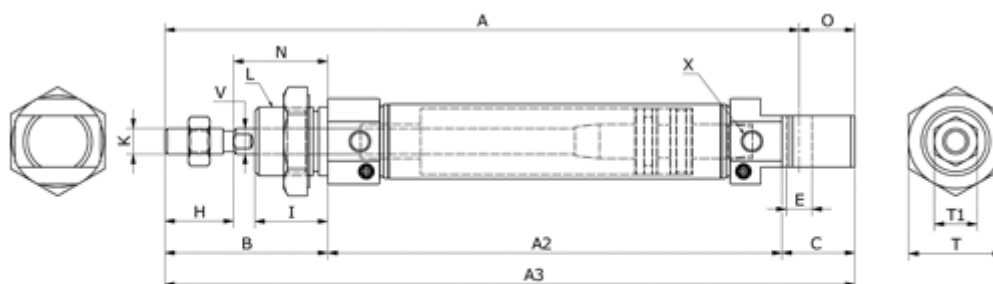

Data Sheet

Article number: 58MIC25S0450CAG

Description: Cylinder MIC-25x450-S-CA-G, Ø25x450
Double acting with cushin type - port 1/8"

Measures

A	= 126	I	= 22	V = 10
A2	= 65	K	= M10x1,25	X = 1/8"
A3	= 137	L	= M22x1,5	
B	= 50	N	= 28	
Bore diameter	= 25	O	= 11	
C	= 22	Stroke	= 450	
E	= 8	T	= 17	
HS	= 22	T1	= 29	